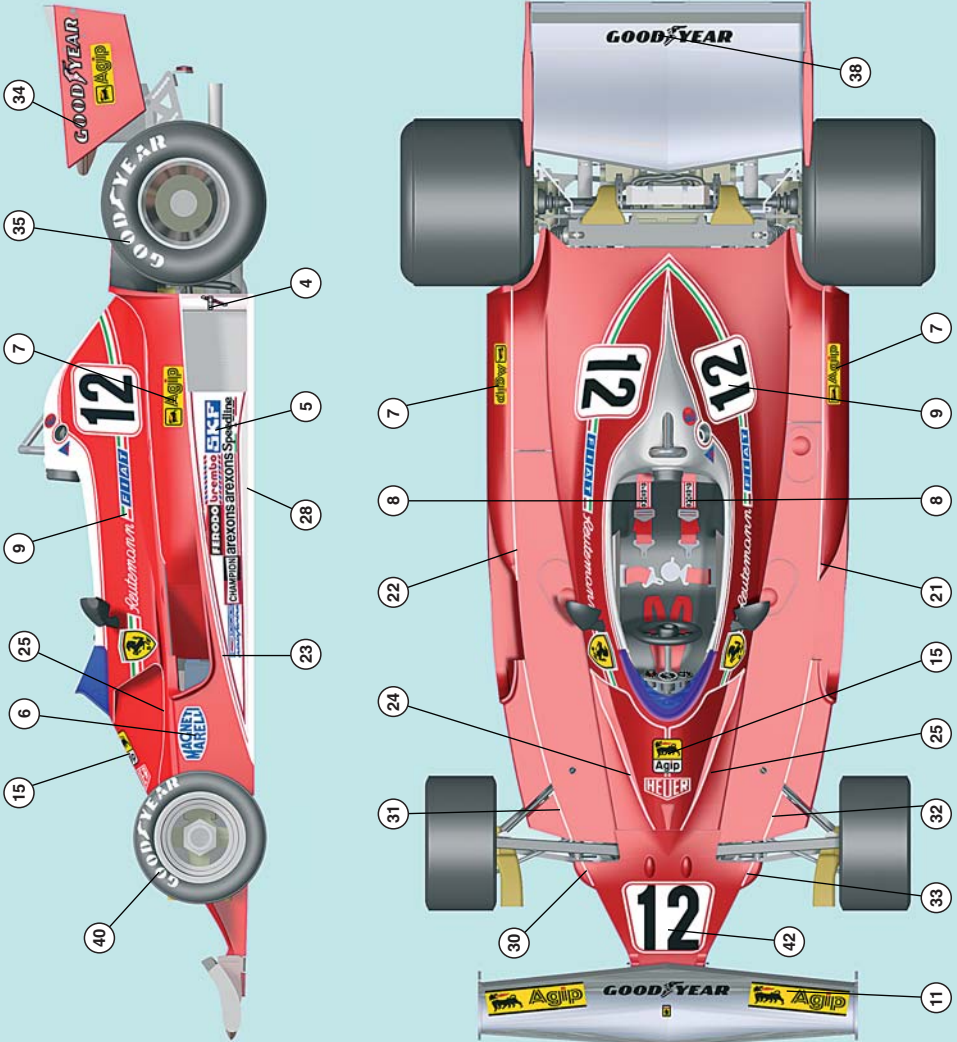

TMK 404

FERRARI 312 T2

G.P. BRASILE 1977

Winner Carlos Reutemann

www.tameokits.com

11 - N. Lauda

3rd

12 - C. Reutemann 1st