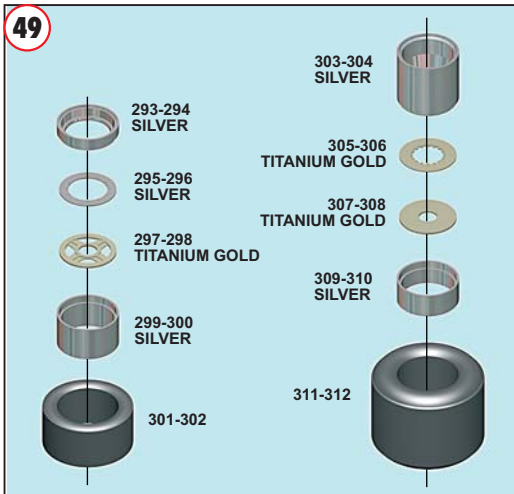

38**39****40****41****42****43**

44

PARTS N.267
LEAD WIRE
DIAMETER 0,5mm
LENGTH 23,0mm

PARTS N.272
LEAD WIRE
DIAMETER 0,7mm
LENGTH 30,5mm

45

46

47**48****49****50**

51