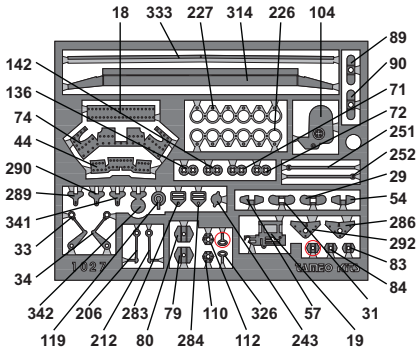

Photoetched - Fotoincisioni - Fotogeätzt
Photogravures - Fotograbado

Spare parts
Pezzi di ricambio
Pièces de rechange
Ersatzteile
Piezas de repuesto