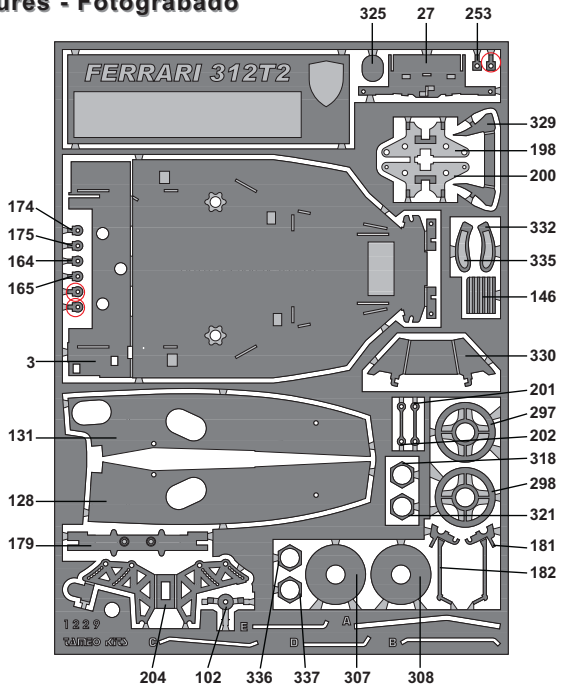

Photoetched - Fotoincisioni - Fotogeätzt
Photogravures - Fotograbado

Spare parts
Pezzi di ricambio
Pièces de rechange
Ersatzteile
Piezas de repuesto