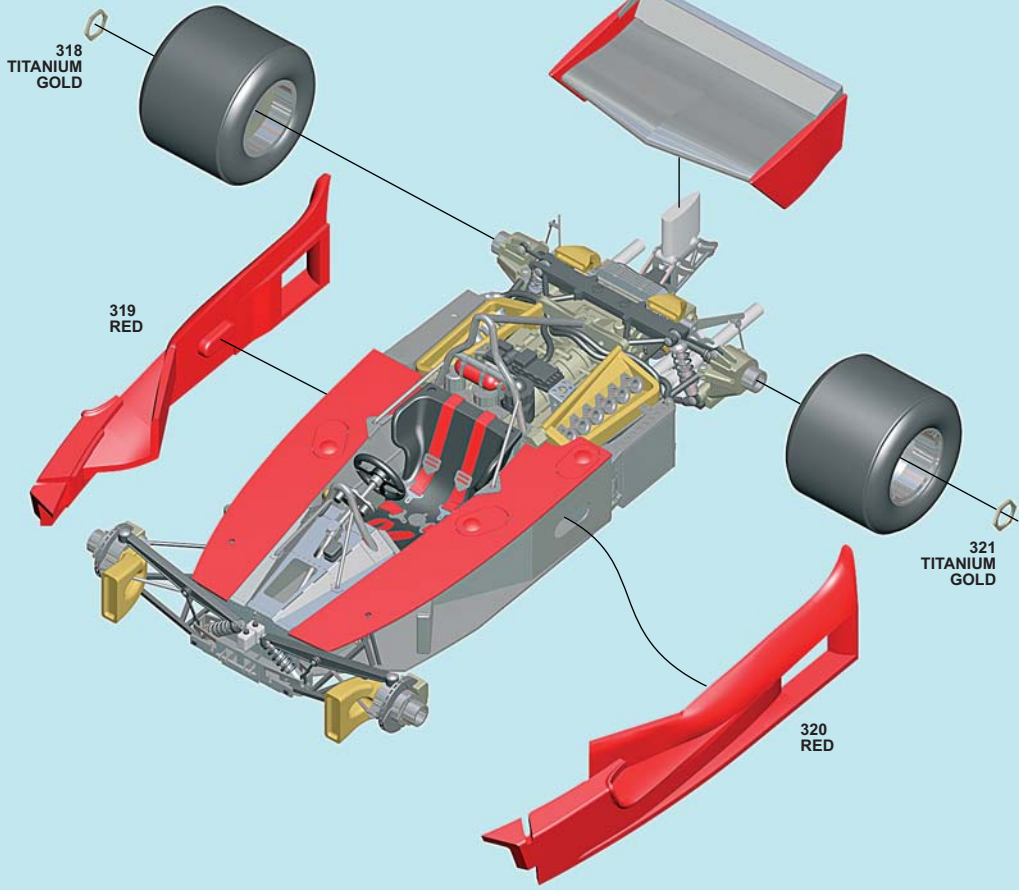

38**39****40****41****42****43**

44

PARTS N.267
LEAD WIRE
DIAMETER 0,5mm
LENGTH 23,0mm

PARTS N.272
LEAD WIRE
DIAMETER 0,7mm
LENGTH 30,5mm

45

46

47**48****49****50**

51