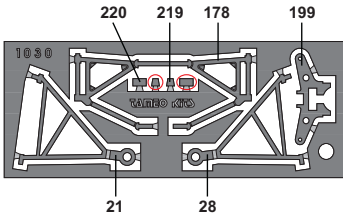

Photoetched - Fotoincisioni - Fotogeätzt
Photogravures - Fotograbado

Spare parts
Pezzi di ricambio
Pièces de rechange
Ersatzteile
Piezas de repuesto