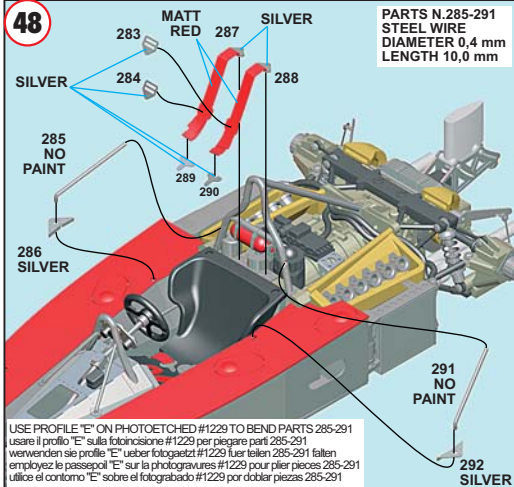

38**39****40****41****42****43**

44

PARTS N.267
LEAD WIRE
DIAMETER 0,5mm
LENGTH 23,0mm

PARTS N.272
LEAD WIRE
DIAMETER 0,7mm
LENGTH 30,5mm

45

46

47**48****49****50**

51