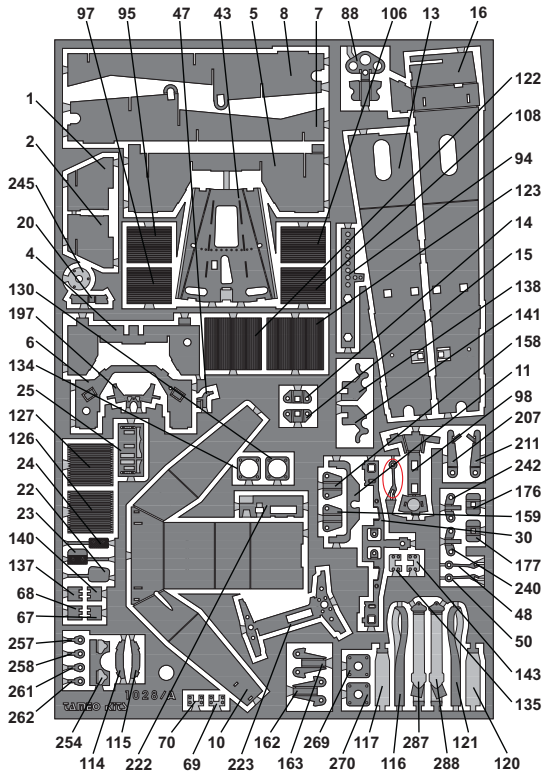

Photoetched - Fotoincisioni - Fotogeätzt
Photogravures - Fotograbado

Spare parts
Pezzi di ricambio
Pièces de rechange
Ersatzteile
Piezas de repuesto