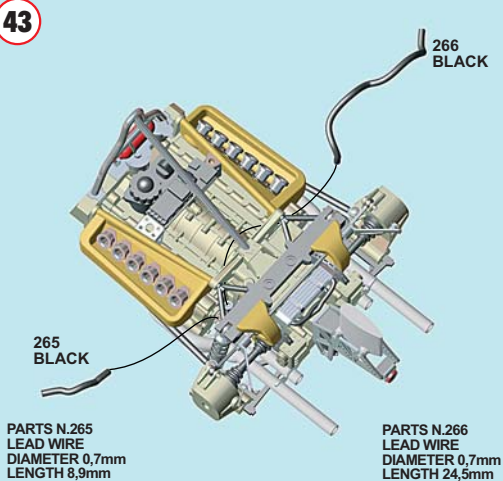

38**39****40****41****42****43**

44

PARTS N.267
LEAD WIRE
DIAMETER 0,5mm
LENGTH 23,0mm

PARTS N.272
LEAD WIRE
DIAMETER 0,7mm
LENGTH 30,5mm

45

46

47**48****49****50**

51